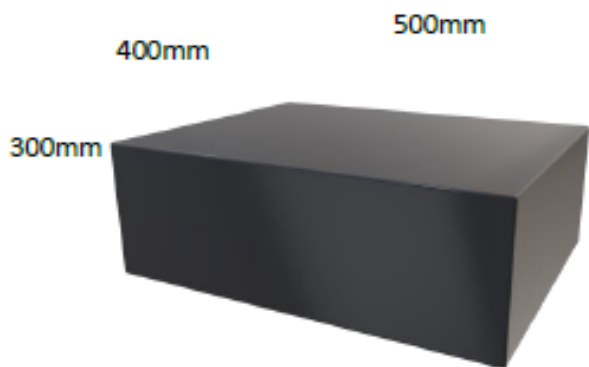

Calisthenics Props

Following are the props that Competitors are allowed to use for the competition:

1. Chicago style chairs (x8)

2. Drums 30 cm high x 40 cm wide (x4)

3. Set of 3 Identical size small boxes

- The boxes are of the same size each and are used as steps to the larger box sets.

Set of 3 Large boxes

As seen from directly in front when they sit on the ground.

As seen from above when put beside each other.