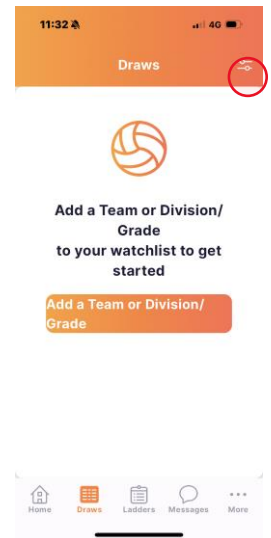

PAN PACIFIC MASTERS GAMES

GOLD COAST AUSTRALIA 1 - 10 NOVEMBER 2024

IT'S LIVE!
in Queensland

HOW TO USE NETBALL CONNECT

Once you have downloaded Netball Connect to your device, to find the **Southport Carrara Netball Association** hosted PPMG games, take the following steps:

On the home page click on **Draws** at bottom panel (next to Home icon) to reach this page

Click on the circled icon in the top right hand corner to add your team to the watchlist.