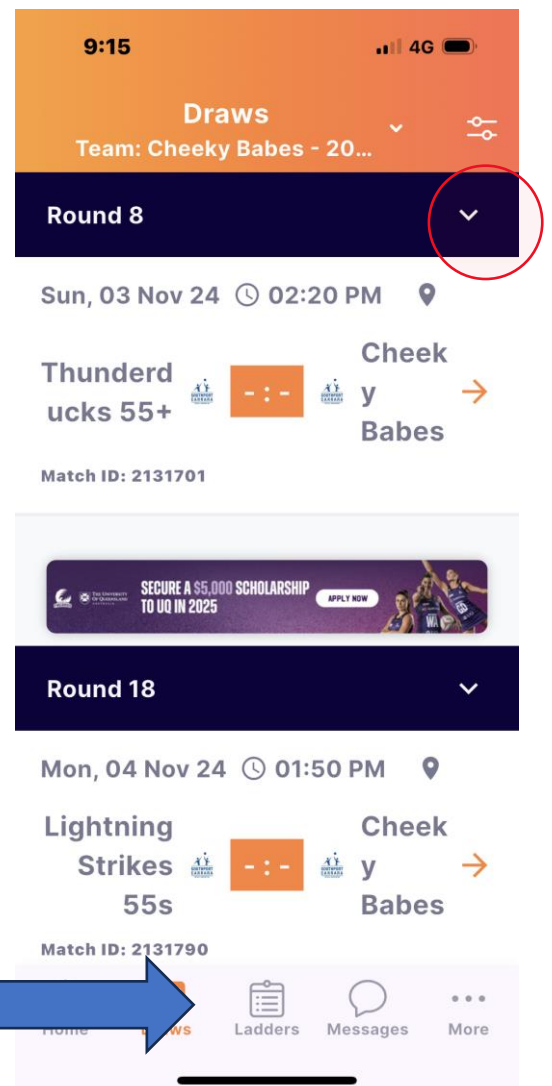

On the home page click on **Draws** at bottom panel (next to Home icon) to reach this page

Click on the circled icon in the top right hand corner to add your team to the watchlist.

Next type Southport Carrara Netball Association in the search bar as the first option (ie not your team). Select Southport Carrara from the drop down menu.

You will then be prompted to search your team. Start typing your team name (either in full or in part) and select from drop down menu.

Once added, select done and access draw via icon at bottom of home page.

Follow as many teams as you like by repeating the above steps.

When following the draw and looking at previous rounds, click the drop down arrow on the Round menu (circled) to see all results for the teams in your division for that round.