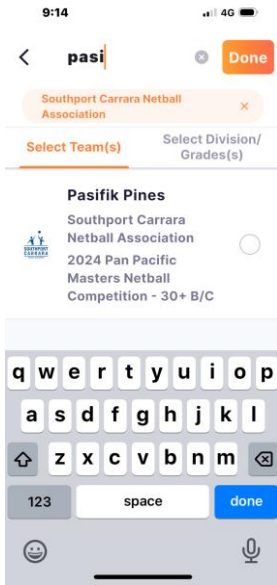

On the home page click on **Draws** at bottom panel (next to Home icon) to reach this page

Click on the circled icon in the top right hand corner to add your team to the watchlist.

Next type Southport Carrara Netball Association in the search bar as the first option (ie not your team). Select Southport Carrara from the drop down menu.

You will then be prompted to search your team. Start typing your team name (either in full or in part) and select from drop down menu.

Once added, select done and access draw via icon at bottom of home page.