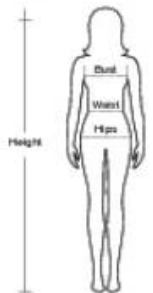

IT'S LIVE!
in Queensland

PAN PACIFIC MASTERS GAMES

GOLD COAST AUSTRALIA 6-15 NOVEMBER 2020

MENS

| Sizes | XS | S | M | L | XL | 2XL | 3XL |
|--------------|-------|--------|---------|---------|---------|---------|---------|
| Chest | 91-95 | 96-100 | 101-105 | 106-111 | 112-119 | 120-126 | 126-130 |
| Waist | 71-75 | 76-80 | 81-84 | 86-89 | 91-94 | 95-100 | 101-105 |

WOMEN

| Sizes | XS/8 | S/10 | M/12 | L/14 | XL/16 | 2XL/18 | 3XL/20 |
|--------------|-------|--------|---------|---------|---------|---------|---------|
| Bust | 80-84 | 85-90 | 91-94 | 95-99 | 100-104 | 105-109 | 110-115 |
| Waist | 63-68 | 69-73 | 74-78 | 79-83 | 84-88 | 89-93 | 94-98 |
| Hips | 88-95 | 96-100 | 101-105 | 106-110 | 111-115 | 116-120 | 121-125 |

KIDS

| Sizes | 12 | 14 |
|---------------|-------|-------|
| Height | 150 | 155 |
| Chest | 71-75 | 75-79 |

*Note: These are body measurements NOT garment measurements.

PLAY IT, LIVE IT, LOVE IT!

mastersgames.com.au #PPMG20