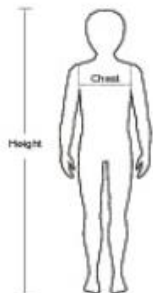

IT'S LIVE!
in Queensland

PAN PACIFIC MASTERS GAMES

GOLD COAST AUSTRALIA 6-15 NOVEMBER 2020

MENS

| Sizes | XS | S | M | L | XL | 2XL | 3XL |
|--------------|-------|--------|---------|---------|---------|---------|---------|
| Chest | 91-95 | 96-100 | 101-105 | 106-111 | 112-119 | 120-126 | 126-130 |
| Waist | 71-75 | 76-80 | 81-84 | 86-89 | 91-94 | 95-100 | 101-105 |

WOMEN

| Sizes | XS/8 | S/10 | M/12 | L/14 | XL/16 | 2XL/18 | 3XL/20 |
|--------------|-------|--------|---------|---------|---------|---------|---------|
| Bust | 80-84 | 85-90 | 91-94 | 95-99 | 100-104 | 105-109 | 110-115 |
| Waist | 63-68 | 69-73 | 74-78 | 79-83 | 84-88 | 89-93 | 94-98 |
| Hips | 88-95 | 96-100 | 101-105 | 106-110 | 111-115 | 116-120 | 121-125 |

KIDS

| Sizes | 12 | 14 |
|---------------|-------|-------|
| Height | 150 | 155 |
| Chest | 71-75 | 75-79 |

*Note: These are body measurements NOT garment measurements.

PLAY IT, LIVE IT, LOVE IT!

mastersgames.com.au #PPMG20