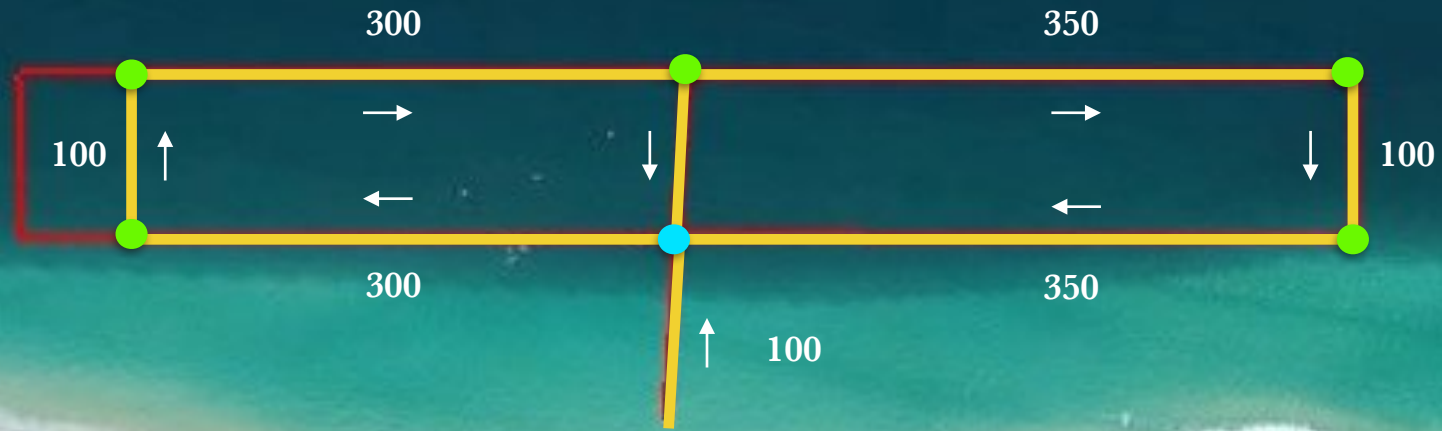

2.5K course = 1 full lap + 1 small lap

Mermaid Beach
AEME SLSC