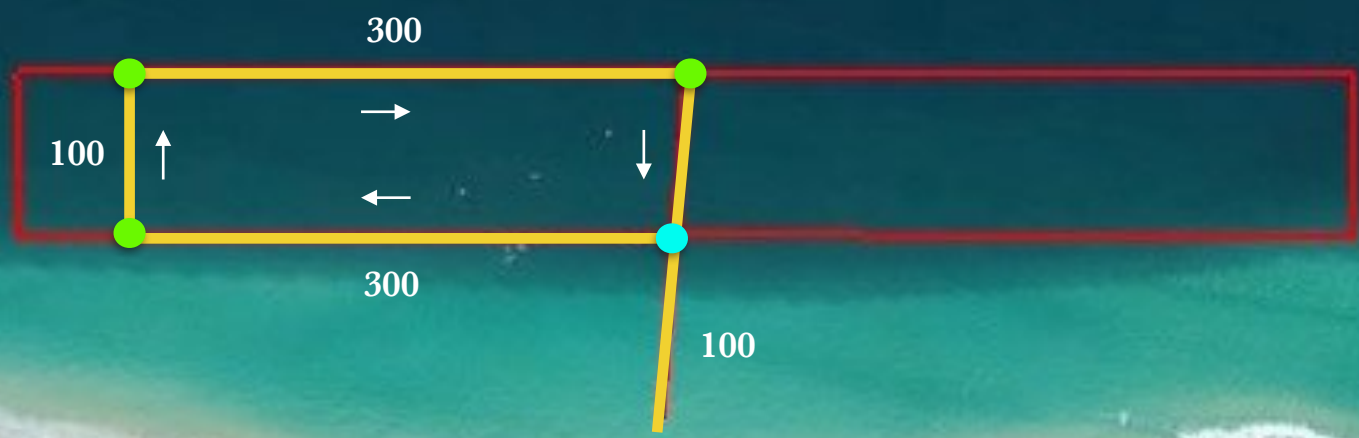

1K course = 1 lap

Mermaid Beach
AEME SLSC